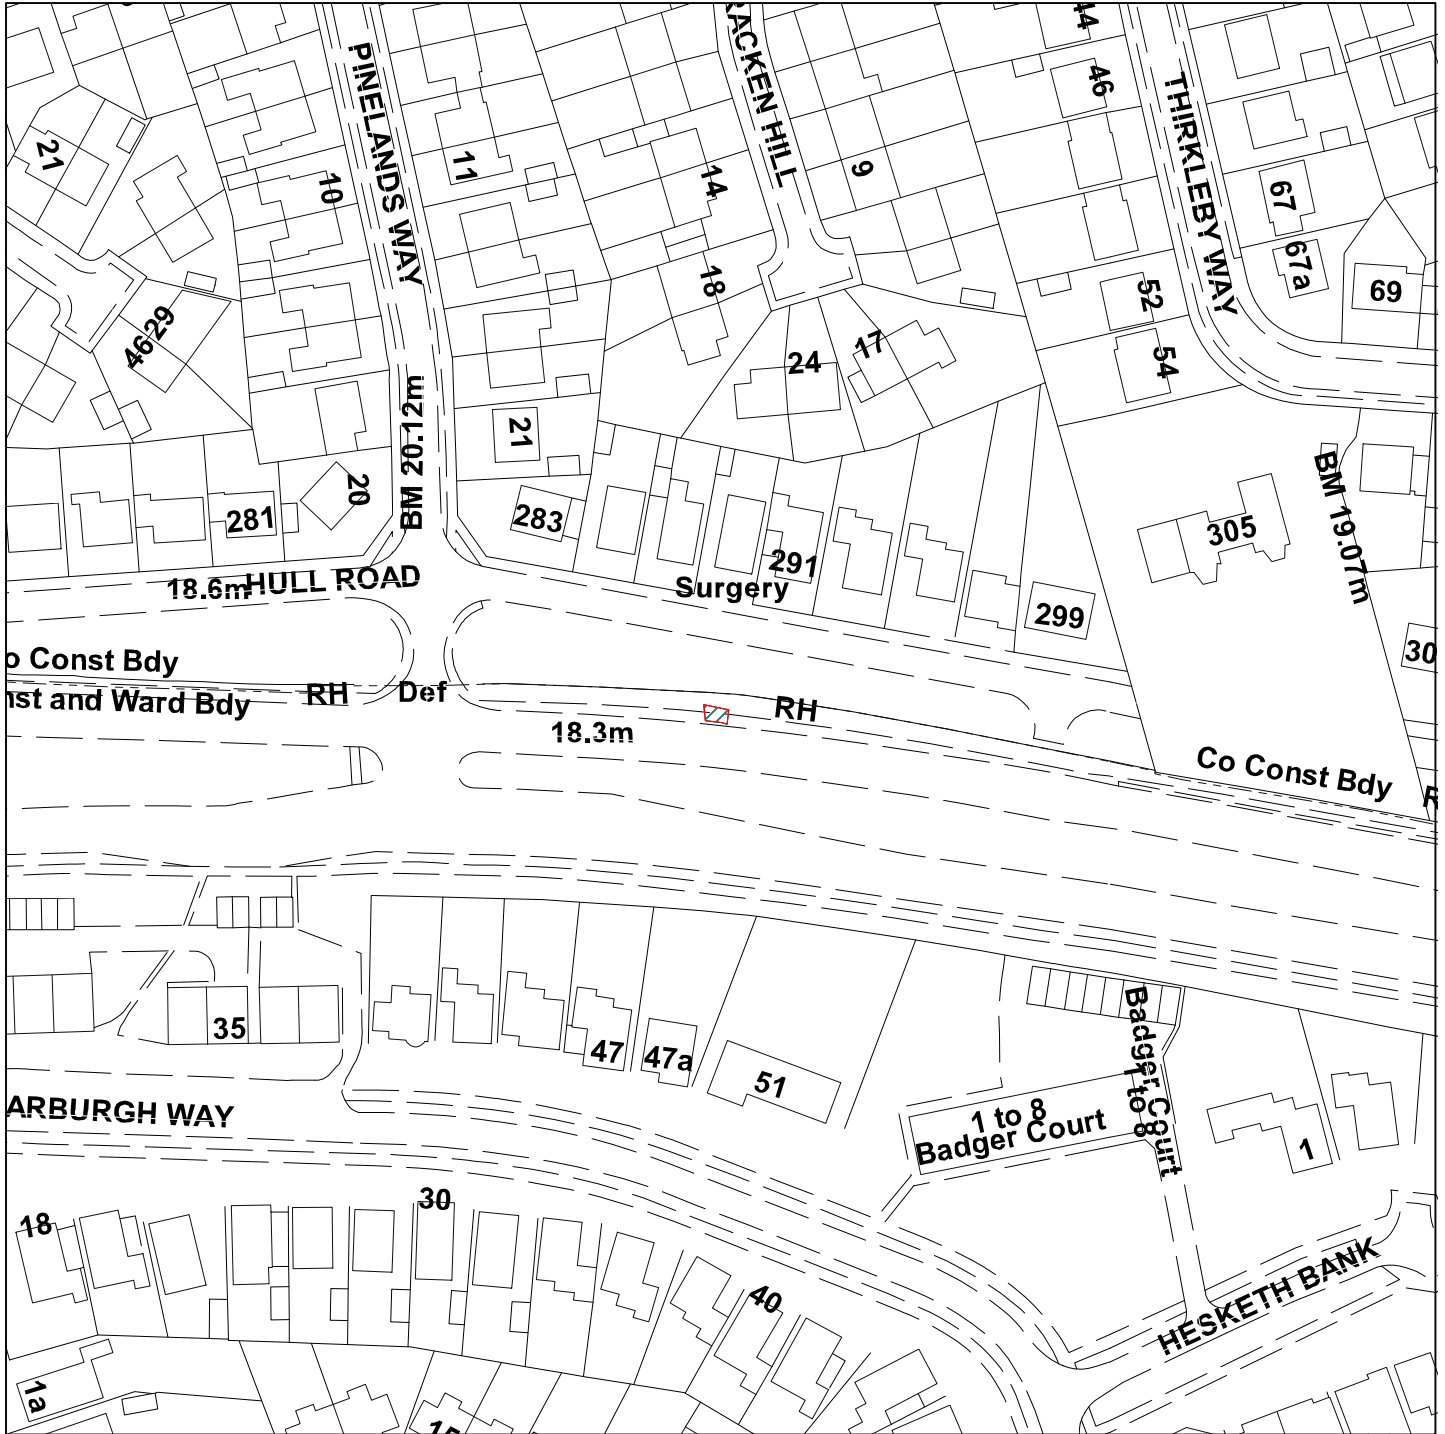

TC Mast at 289 Hull Road

09/00402/TCMAS

Scale : 1:1250

Reproduced from the Ordnance Survey map with the permission of the Controller of Her Majesty's Stationery Office © Crown Copyright 2000.

Unauthorised reproduction infringes Crown Copyright and may lead to prosecution or civil proceedings.